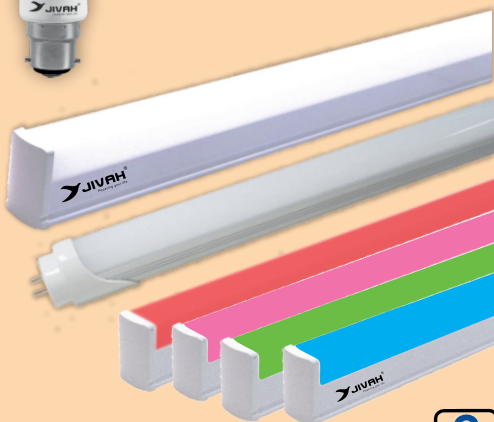

LED BATTEN

Product CODE	Product	Wattage	Lenth (ft)	Packing (PCS)	List price
JLT55W1FT000000	JIV LED BATTEN	5W	1(ft)	20	178
JLT510W2FT00000	JIV LED BATTEN	10W	2(ft)	20	225
JLT520W2FT6K000	JIV LED BATTEN (6K)	20W	2(ft)	20	242
JLT520W4FT6K000	JIV LED BATTEN (6K)	20W	4(ft)	20	207
JLT525W4FT00000	JIV LED BATTEN	25W	4(ft)	20	380
JLT536W4FT6K000	JIV LED BATTEN (6K)	36W	4(ft)	20	600

LED BATTEN (RGBP)

Product CODE	Product	Wattage	Height (ft)	Packing (PCS)	List price
JLT520W4FT3K000	JIV LED BATTEN	20W	4(ft)	20	242

colours available ● ● ● ●

TIRANGA-LED BATTEN

Product CODE	Product	Wattage	Height (ft)	Packing (PCS)	List price
JLT520W4FT3K000	JIV LED Tri-colour BATTEN	20W	4(ft)	20	262