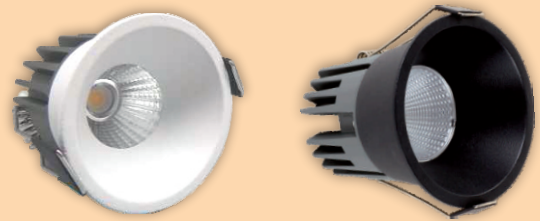

COB IMPERLLO SERIES

Product CODE	Product	Wattage	Cutout (mm)	Height (mm)	Packing (pcs)	List price
JLDLCOB7W6K0000	JIV LED DL COB COB 6K	7W	75	60	40	749
JLDLCOB12W6K000	JIV LED DL COB COB 6K	12W	75	75	20	945
JLDLCOB18W6K000	JIV LED DL COB COB 6K	18W	75	75	20	1390